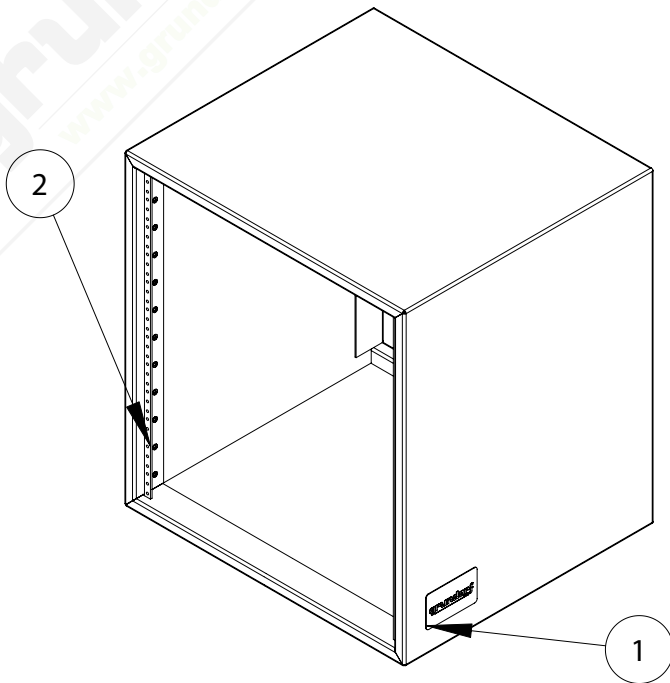

RS-12D

Rack Shell - 12 Space - 17.75" Rackable Depth

grundorf
corp™

www.grundorf.com • (712)-322-3900

#	QTY	PART NUMBER	DESCRIPTION
1	1	83-008	BADGE - GRUNDORF ORIGINAL
2	2	41-012	RACK RAIL-12 SPACE

FRONT VIEW

SECTION A-A

[450.85]
17 3/4"
RACKABLE