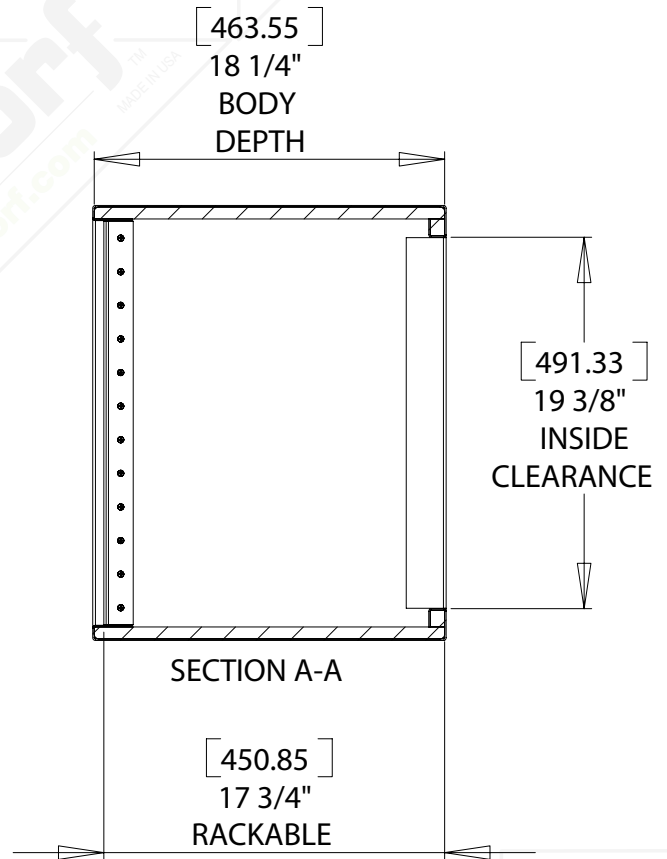

RS-12D

Rack Shell - 12 Space - 17.75" Rackable Depth

grundorf
corp™

www.grundorf.com • (712)-322-3900

#	QTY	PART NUMBER	DESCRIPTION
1	1	83-008	BADGE - GRUNDORF ORIGINAL
2	2	41-012	RACK RAIL-12 SPACE

FRONT VIEW

SECTION A-A

[450.85]
17 3/4"
RACKABLE