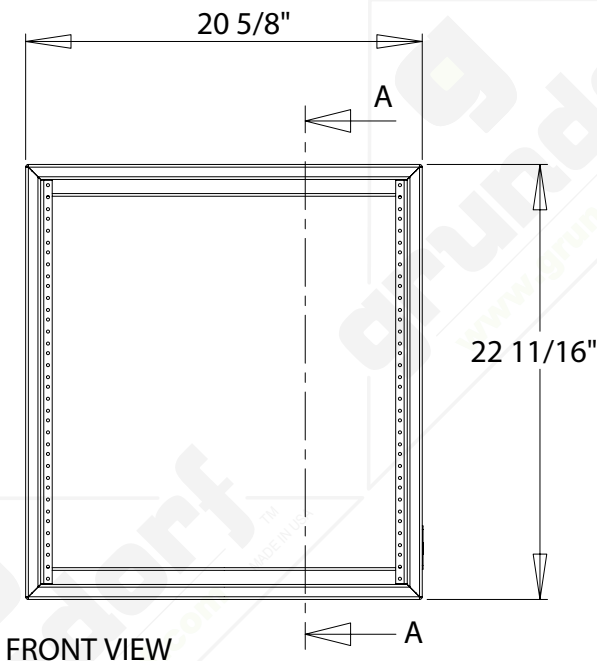

RS-12D

Rack Shell - 12 Space - 17.75" Rackable Depth

grundorf
corp™

www.grundorf.com • (712)-322-3900

#	QTY	PART NUMBER	DESCRIPTION
1	1	83-008	BADGE - GRUNDORF ORIGINAL
2	2	41-012	RACK RAIL-12 SPACE

FRONT VIEW

SECTION A-A

[450.85]
17 3/4"
RACKABLE