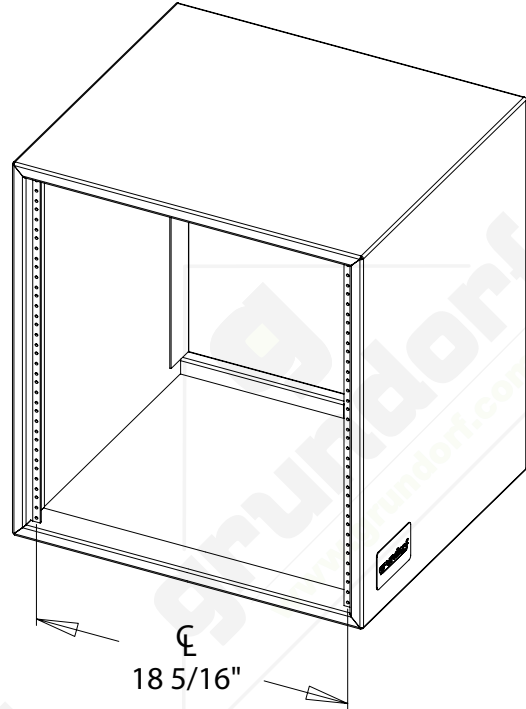

RS-12D

Rack Shell - 12 Space - 17.75" Rackable Depth

grundorf
corp™

www.grundorf.com • (712)-322-3900

#	QTY	PART NUMBER	DESCRIPTION
1	1	83-008	BADGE - GRUNDORF ORIGINAL
2	2	41-012	RACK RAIL-12 SPACE

FRONT VIEW

SECTION A-A

[450.85]
17 3/4"
RACKABLE